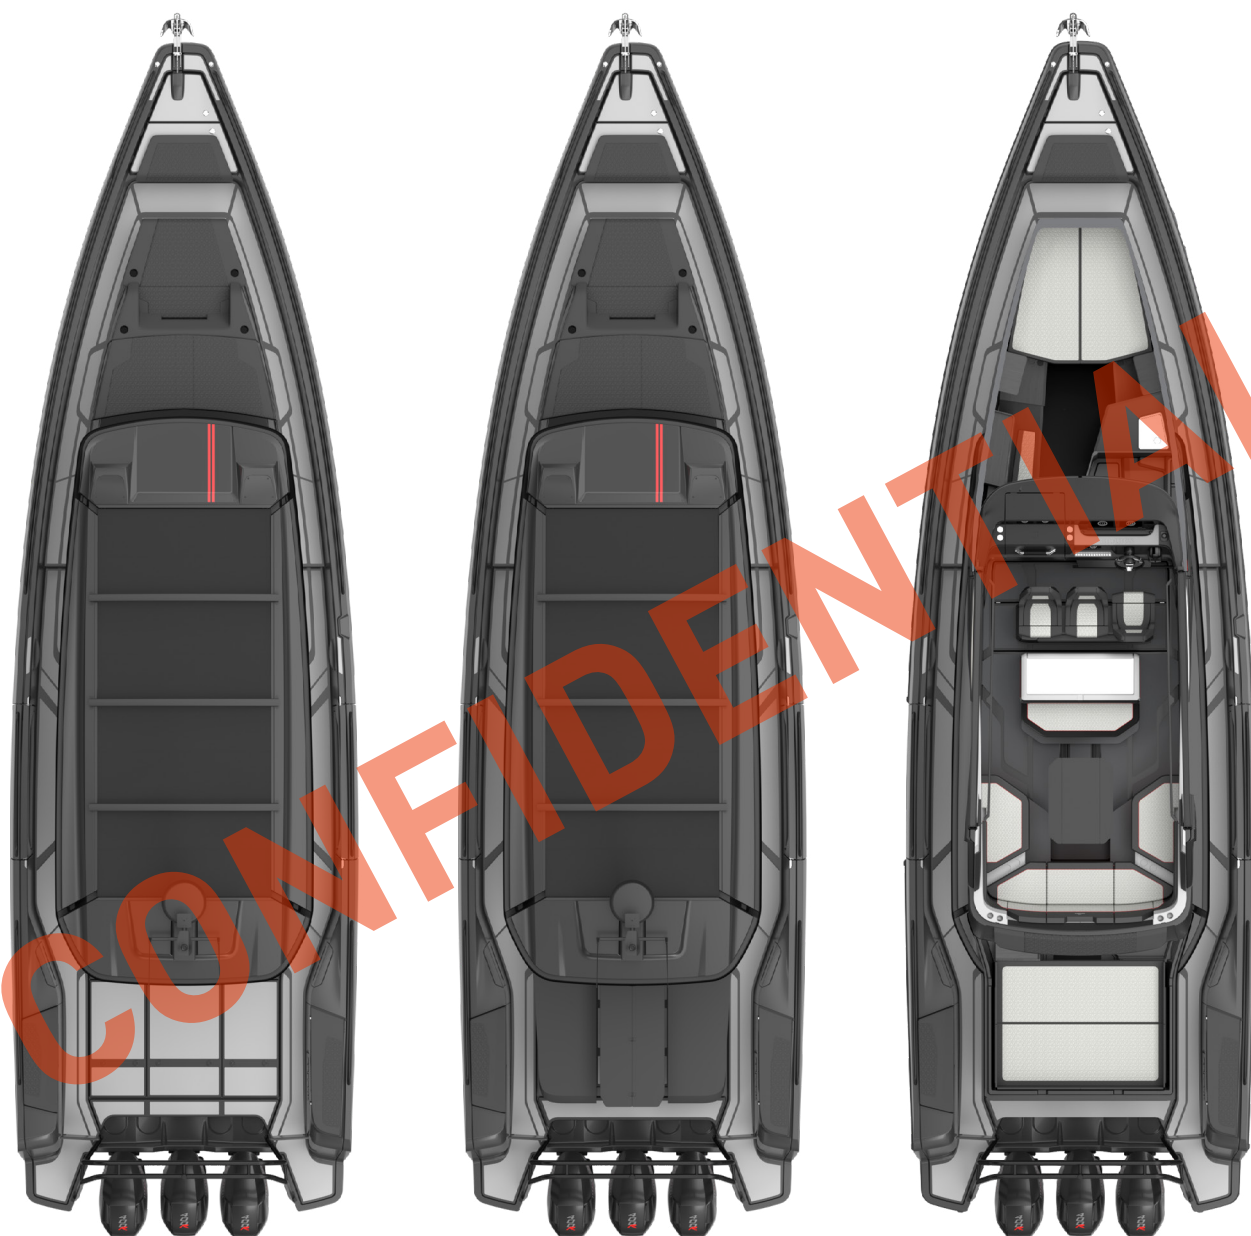

BLACK OPS SIGNATURE EDITION

BRABUS Shadow 1200
XC Cross Cabin

BRABUS
MARINE

TECHNICAL DATA

Length	13,91 m / 45ft 7in
Beam	4,11 m / 13ft 6in
Draft to drops	1,2 m / 3ft 11in
Weight approx. (excl. engines)	8000 kg / 17637 lbs
Outboard engines	3 x 400 hp
Top Speed	up to 55 knots

Power	895 kW / 1200 hp
Fuel capacity	1390 l / 368 gal
Passengers	12 Cat B / 16 Cat C
Berths	2 (+2)* persons
Classification	B – Offshore, C – Coastal
Hull design	Twin stepped 20° V "Sharp entry hull"

*with optional aft cabin accommodation **

LAYOUT & STYLING

POWER

- Triple Mercury Racing 400R 5.7L V10 outboard engines with a power output of 1200 HP
- BRABUS engine decals

HULL DESIGN

- Exclusive Black Ops Signature Edition yacht paint in BRABUS Graphite Black with high labor-intensive fairing, painting and polishing process
- Signature Style graphics with red Signature Stripes running across the entire exterior design concept